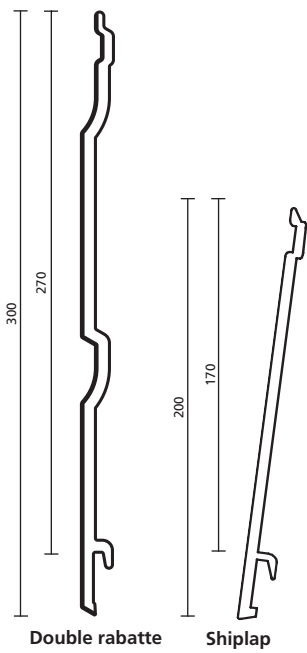

Rabatte 5 panels per package (= 3,65 m²)

Profort White - RAL 9010

Matching paintwork in RAL 9002

Profort Green - RAL 6009

Profort White - RAL 9010

Matching paintwork in RAL 7039

Profort Black - RAL 9005

Double rabatte/Shiplap Woodgrain

Crème

Green

Black

Groove

Groove

Double rabatte 3 panels per package (= 4,37 m²)
Shiplap 4 panels per package (= 3,67 m²)

Groove 5 panels per package (= 3,65 m²)

Rabatte Select

Cedar

Wengé

Rabatte Select 4 panels per package (= 2,92 m²)

TYPE		Rabatte / Groove	Double rabatte	Shiplap
Dimension (active)		5400 x 165 (135) x 16 mm	5400 x 300 (270) x 16 mm	5400 x 200 (170) x 16 mm
Colours:				
White	RAL 9010	S / A	A	A
Crème	RAL 9001	S / S	S	S
Gray	RAL 7039	S / A	A	A
Blue	RAL 5003	S / A	A	A
Ivory	RAL 1015	S / A	A	A
Anthracite	RAL 7016	S / A	A	A
Black	RAL 9005	S / A	S	S
Dutch green	Sikkens Q0.05.10	S / A	A	A
Green	RAL 6009	S / S	S	S
Moss-green	RAL 6005	S / A	A	A
Wine red	RAL 3005	S / A	A	A
Cedar		S / A	A	A
Wengé		S / A	A	A
Film: Golden Oak	Renolit 2178001	S / A	A	A
Film: Mahonie	Renolit 2065021	S / A	A	A
Application		Horizontally/ Vertically/ Diagonal	Horizontally/ Vertically/ Diagonal	Horizontally